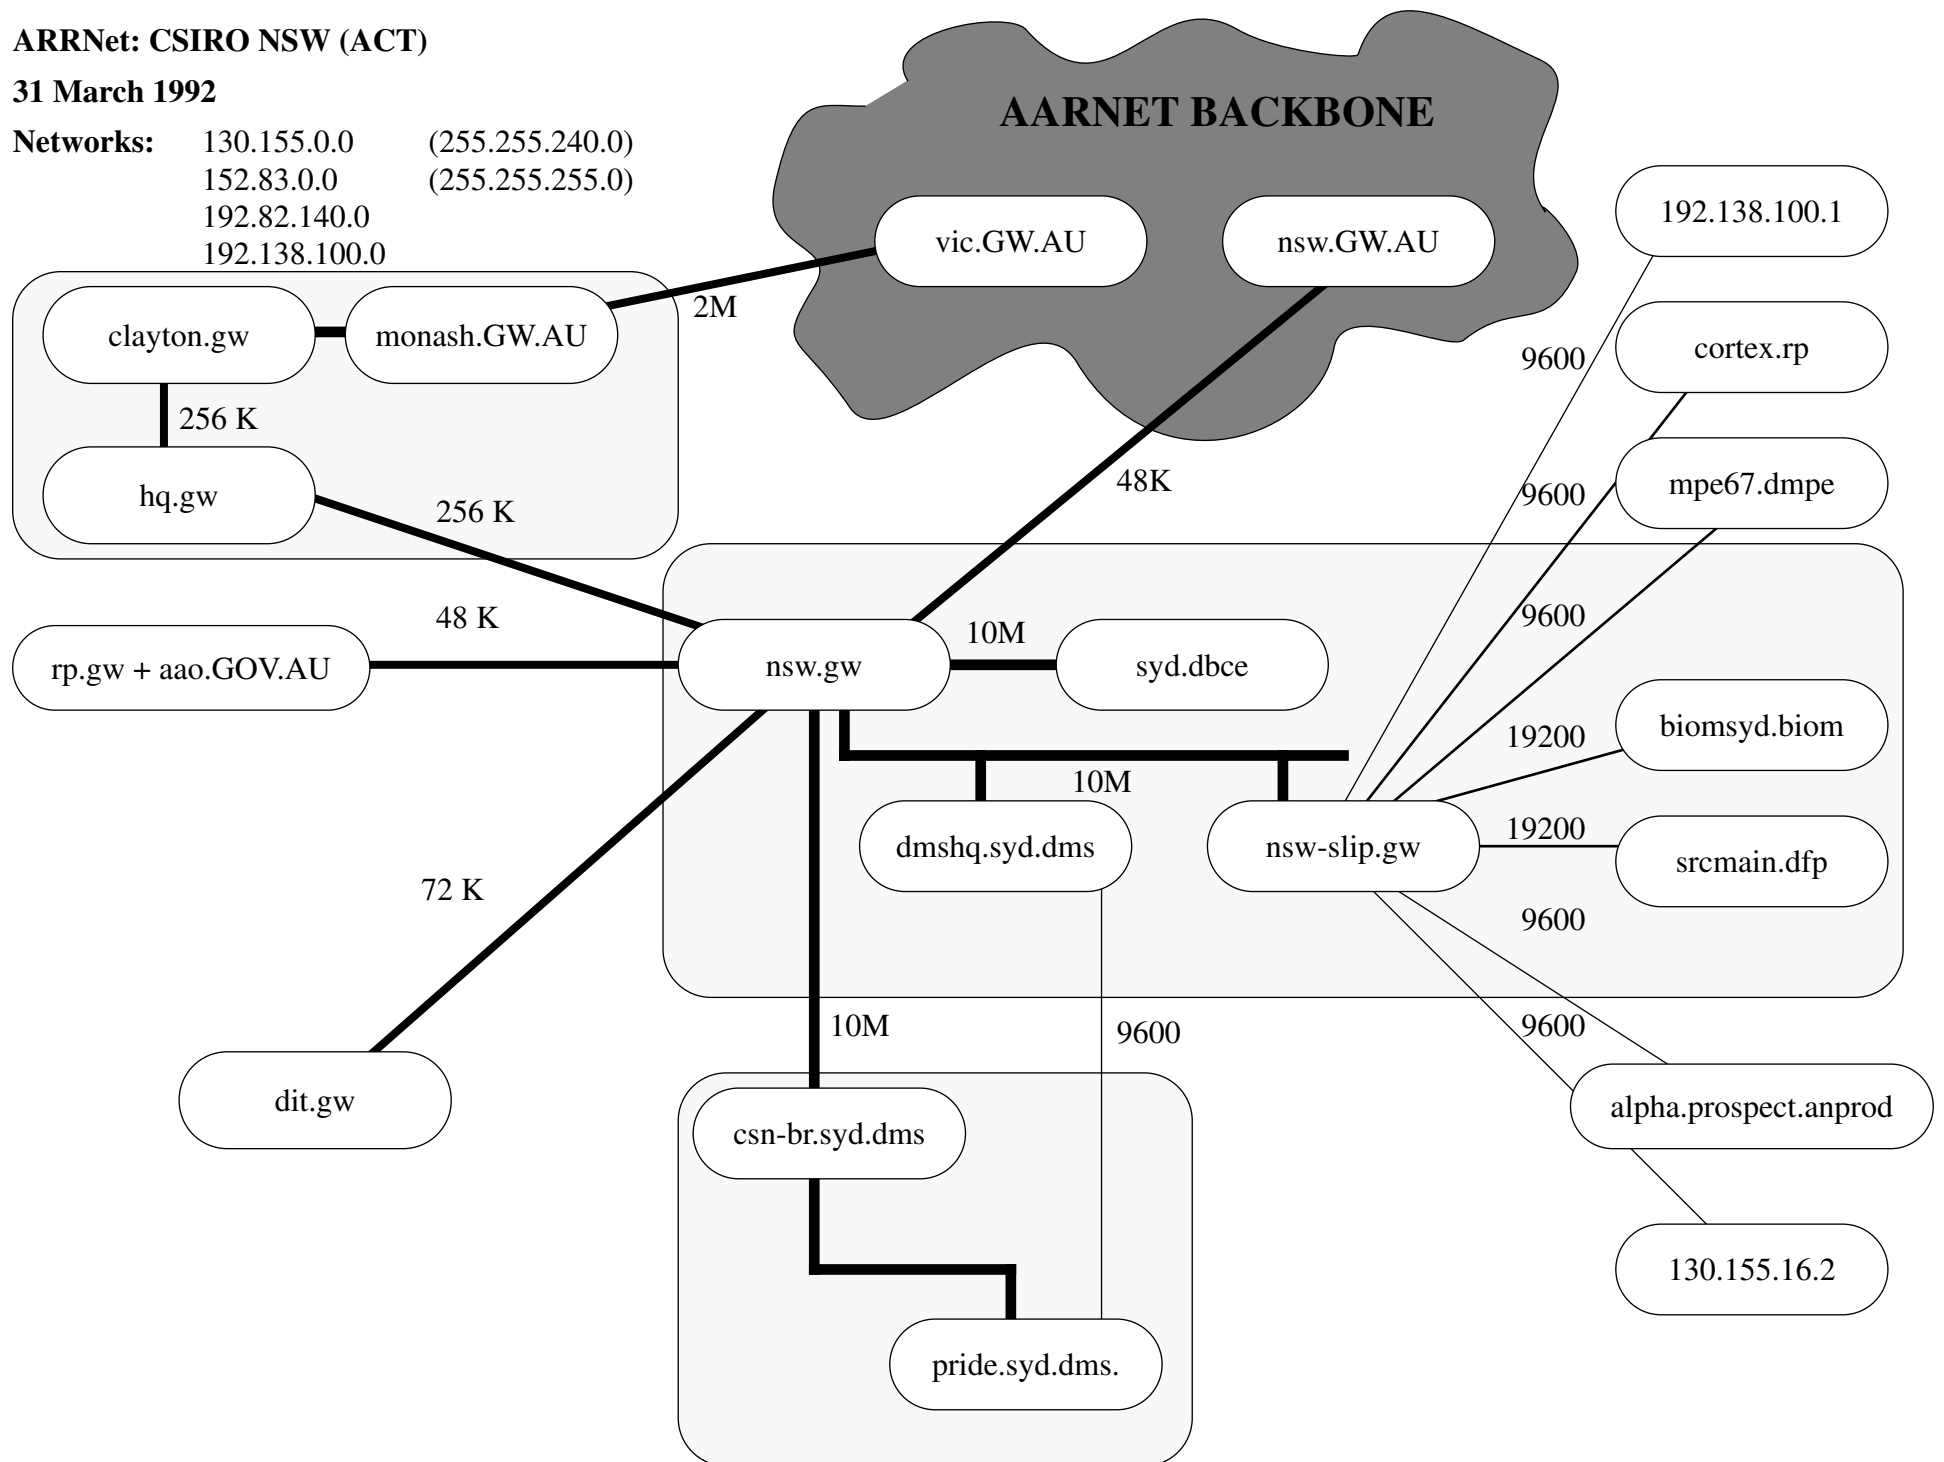

ARRNet: CSIRO NSW (ACT)

31 March 1992

Networks: 130.155.0.0 (255.255.240.0)
152.83.0.0 (255.255.255.0)
192.82.140.0
192.138.100.0